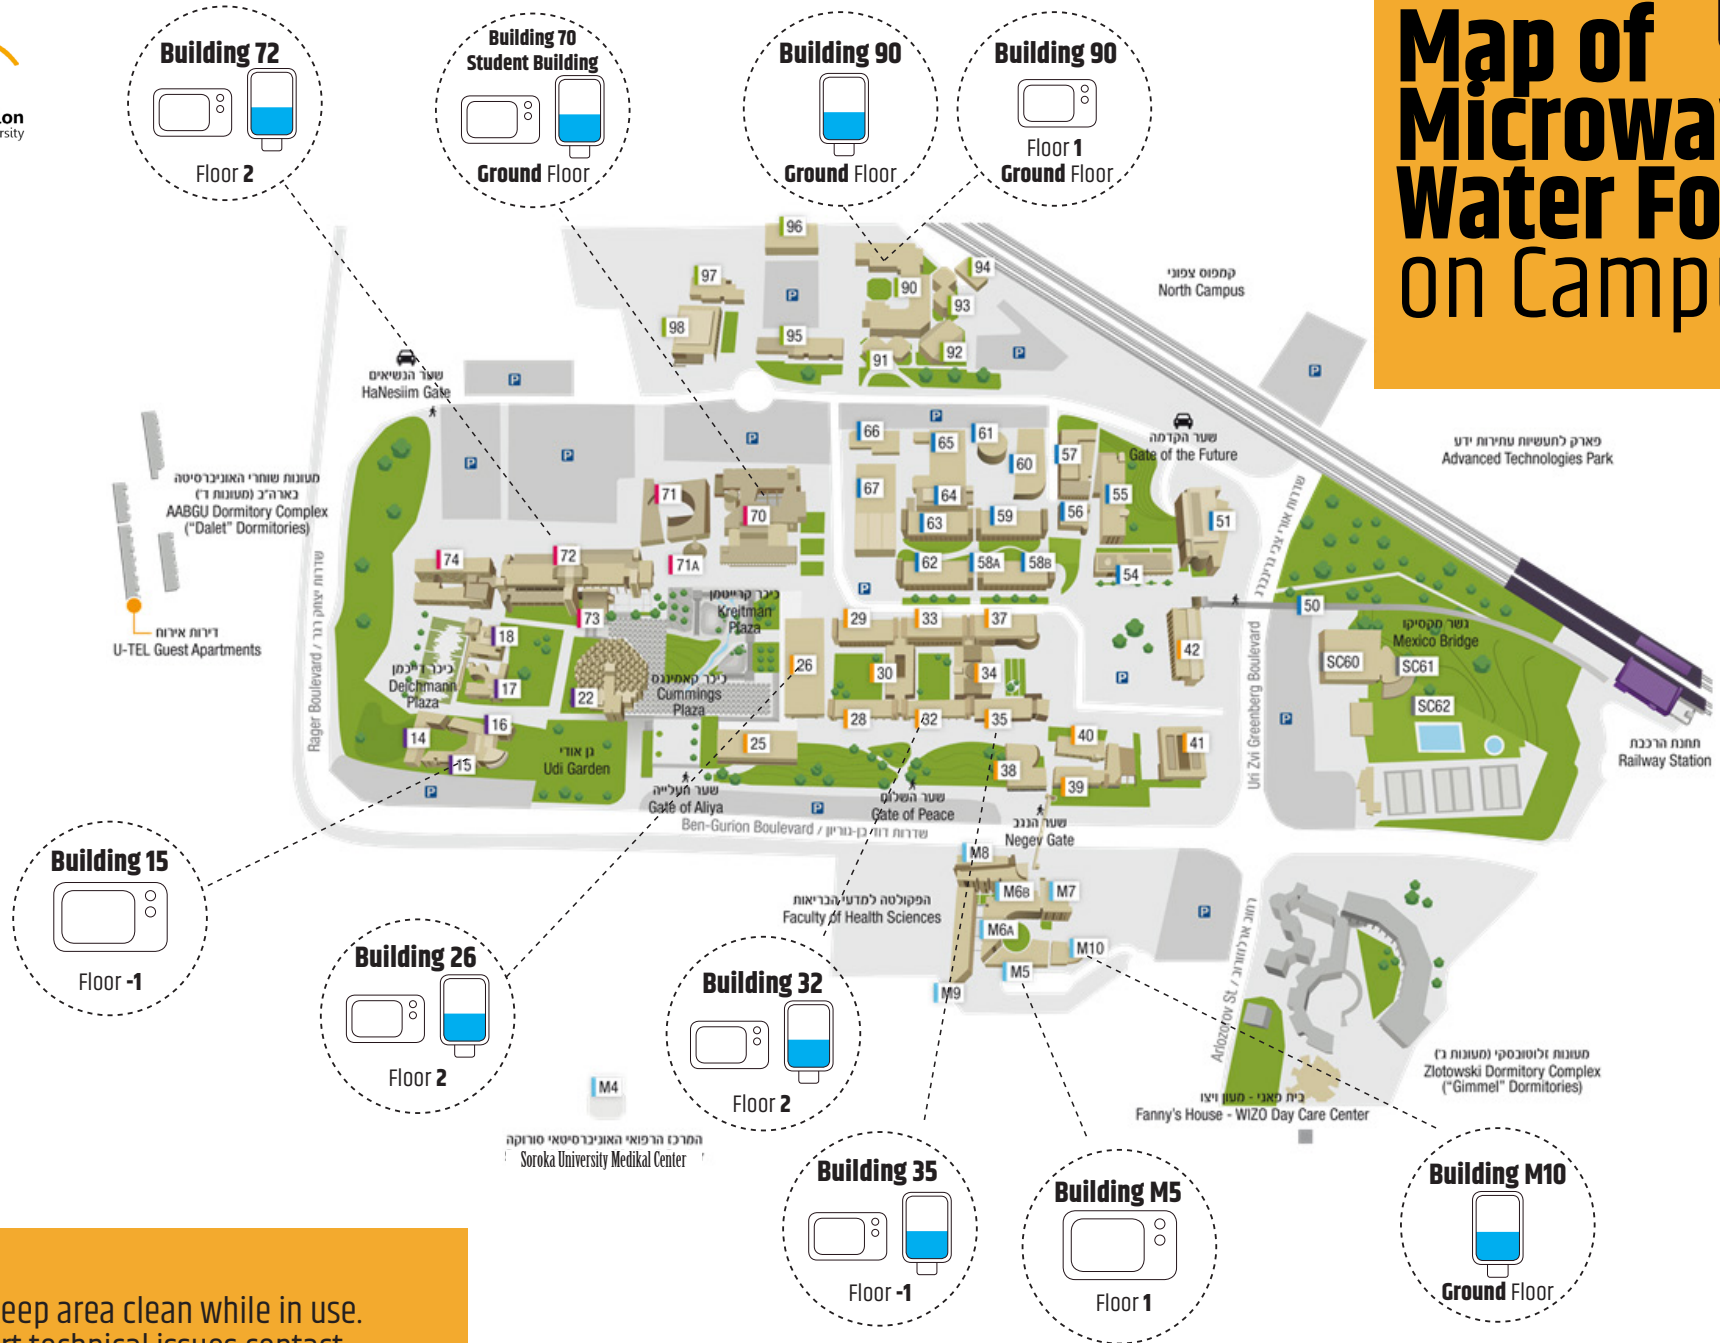

# Map of Microwaves and Water Fountains on Campus

Please keep area clean while in use.  
To report technical issues contact:  
zakyanim@aguda.bgu.ac.il